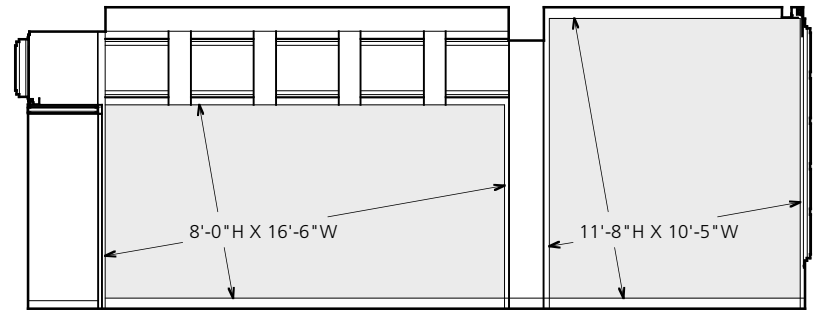

EAST WALL

WEST WALL

8'-6" H X 2'-10" W

SOUTH WALL

8'-0" H X 5'-3" W

8'-0" H X 6'-7" W

NORTH WALL

8'-0" H X 16'-6" W

11'-8" H X 10'-5" W

ALUMNI/AE ROOM GALLERY  
UNIVERSITY LUTHERAN CHURCH