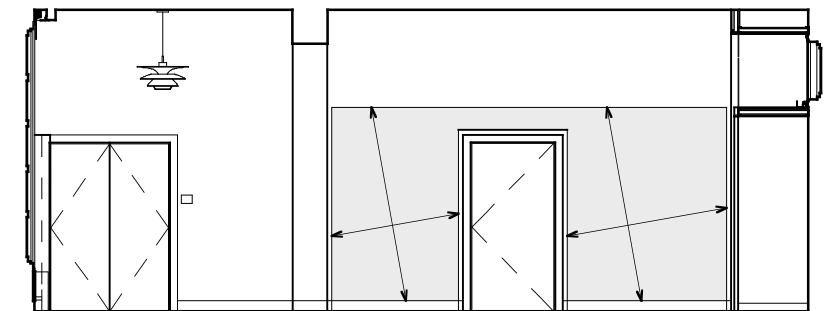

EAST WALL

WEST WALL

8'-6" H X 2'-10" W

SOUTH WALL

8'-0" H X 5'-3" W

8'-0" H X 6'-7" W

NORTH WALL

8'-0" H X 16'-6" W

11'-8" H X 10'-5" W

ALUMNI/AE ROOM GALLERY  
UNIVERSITY LUTHERAN CHURCH