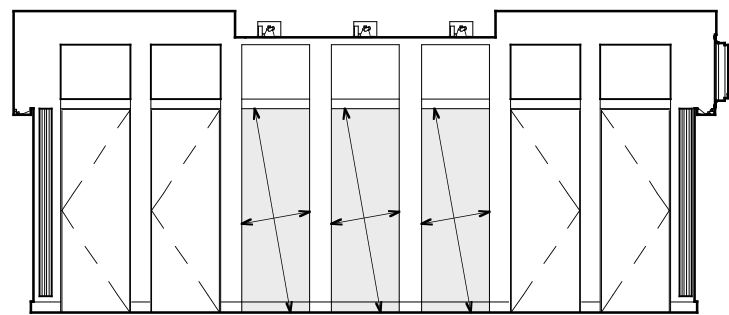

EAST WALL

WEST WALL

8'-6" H X 2'-10" W

SOUTH WALL

8'-0" H X 5'-3" W

8'-0" H X 6'-7" W

NORTH WALL

8'-0" H X 16'-6" W

11'-8" H X 10'-5" W

ALUMNI/AE ROOM GALLERY  
UNIVERSITY LUTHERAN CHURCH