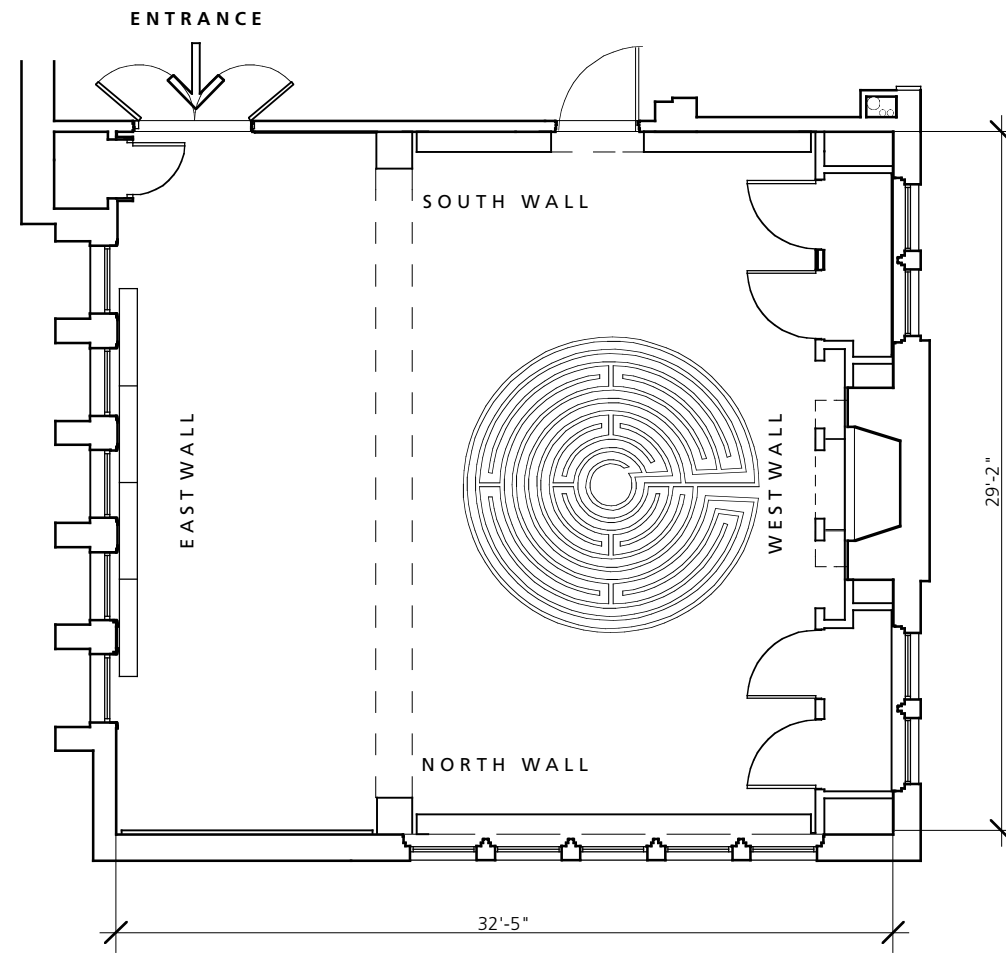

EAST WALL

WEST WALL

8'-6" H X 2'-10" W

SOUTH WALL

8'-0" H X 5'-3" W

8'-0" H X 6'-7" W

NORTH WALL

8'-0" H X 16'-6" W

11'-8" H X 10'-5" W

ALUMNI/AE ROOM GALLERY  
UNIVERSITY LUTHERAN CHURCH